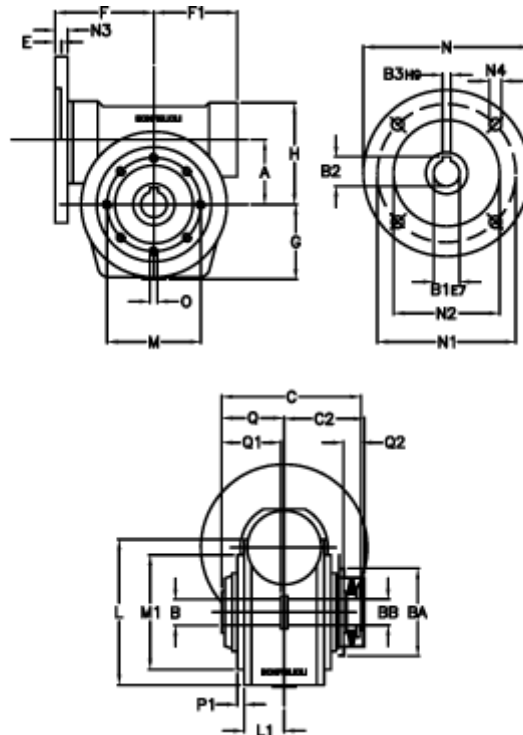

Article number: 390204904572216

Description: Worm Gear with Torque Limiter
VF 49-L1-P-45 P63B5

Measures

| | | | |
|------------|------------------------------|-----------|----------|
| a = 49.50 | C2 = 63,5 | L1 = 36.8 | O = M6x8 |
| B = 25 | Description = VF 49P-xx-63B5 | m = 94 | P1 = 2.5 |
| B1 E7 = 11 | E = 3.0 | M1 = 68 | Q = 51.0 |
| B2 = 12.8 | F = 70 | N = 140 | Q1 = 41 |
| B3 H9 = 4 | F1 = 63 | N1 = 115 | Q2 = 15 |
| BA = 63 | g = 56 | N2 = 95 | |
| BB H7 = 14 | H = 80.0 | N3 = 10.5 | |
| C = 105 | L = 107.5 | N4 = 9,5 | |